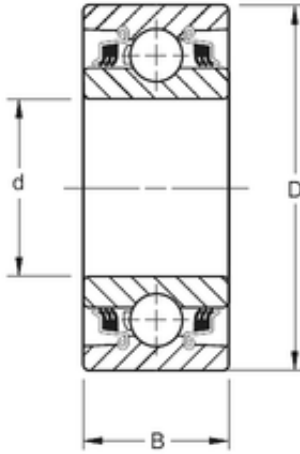

Bearing Parts Trade Co., Ltd.

ROUND BORE

49,23 mm x 90 mm x 30,18 mm TIMKEN
W210PP2 Single Row Ball Bearings

Bearing No. W210PP2

| | |
|----------------------------------|-------------------|
| Size | 49.23x90x30.18 mm |
| Bore Diameter | 49,23 mm |
| Outer Diameter | 90 mm |
| Width | 30,18 mm |
| d | 49,23 mm |
| D | 90 mm |
| B | 30,18 mm |
| C | 30,18 mm |
| Weight | 0,767 Kg |
| Basic dynamic load rating (C) | 39,9 kN |

W210PP2 Bearing 2D drawings and 3D CAD models