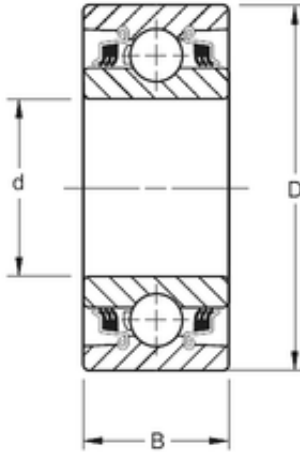

### 49,23 mm x 90 mm x 30,18 mm TIMKEN W210PP2 Single Row Ball Bearings

Bearing No. W210PP2

Size	49.23x90x30.18 mm
Bore Diameter	49,23 mm
Outer Diameter	90 mm
Width	30,18 mm
d	49,23 mm
D	90 mm
B	30,18 mm
C	30,18 mm
Weight	0,767 Kg
Basic dynamic load rating (C)	39,9 kN

W210PP2 Bearing 2D drawings and 3D CAD models