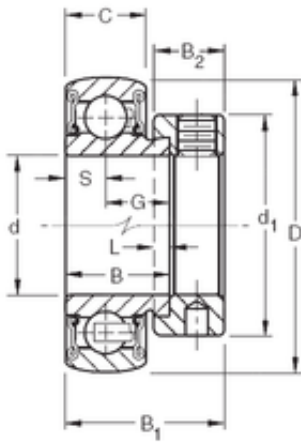

Bearing Parts Trade Co., Ltd.

30,1625 mm x 62 mm x 23,82 mm TIMKEN RA103RRB Insert Bearings Spherical OD

Bearing No. RA103RRB

Size	30.1625x62x23.82 mm
Bore Diameter	30,1625 mm
Outer Diameter	62 mm
Width	23,82 mm
d	30,1625 mm
D	62 mm
B	23,82 mm
C	18 mm
d1	44,1 mm
B1	35,7 mm
B2	15,9 mm
G	14,81 mm
L	4 mm
S	8,99 mm
Weight	0,318 Kg
Basic dynamic load rating (C)	21,8 kN

RA103RRB Bearing 2D drawings and 3D CAD models