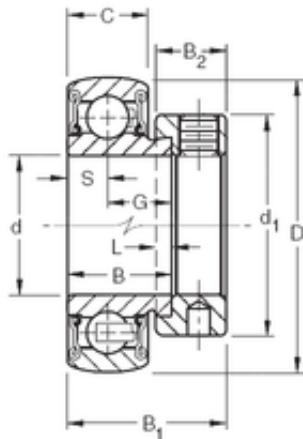

## Bearing Parts Trade Co., Ltd.

### 30,1625 mm x 62 mm x 23,82 mm TIMKEN RA103RRB Insert Bearings Spherical OD

Bearing No. RA103RRB

Size	30.1625x62x23.82 mm
Bore Diameter	30,1625 mm
Outer Diameter	62 mm
Width	23,82 mm
d	30,1625 mm
D	62 mm
B	23,82 mm
C	18 mm
d1	44,1 mm
B1	35,7 mm
B2	15,9 mm
G	14,81 mm
L	4 mm
S	8,99 mm
Weight	0,318 Kg
Basic dynamic load rating (C)	21,8 kN

RA103RRB Bearing 2D drawings and 3D CAD models